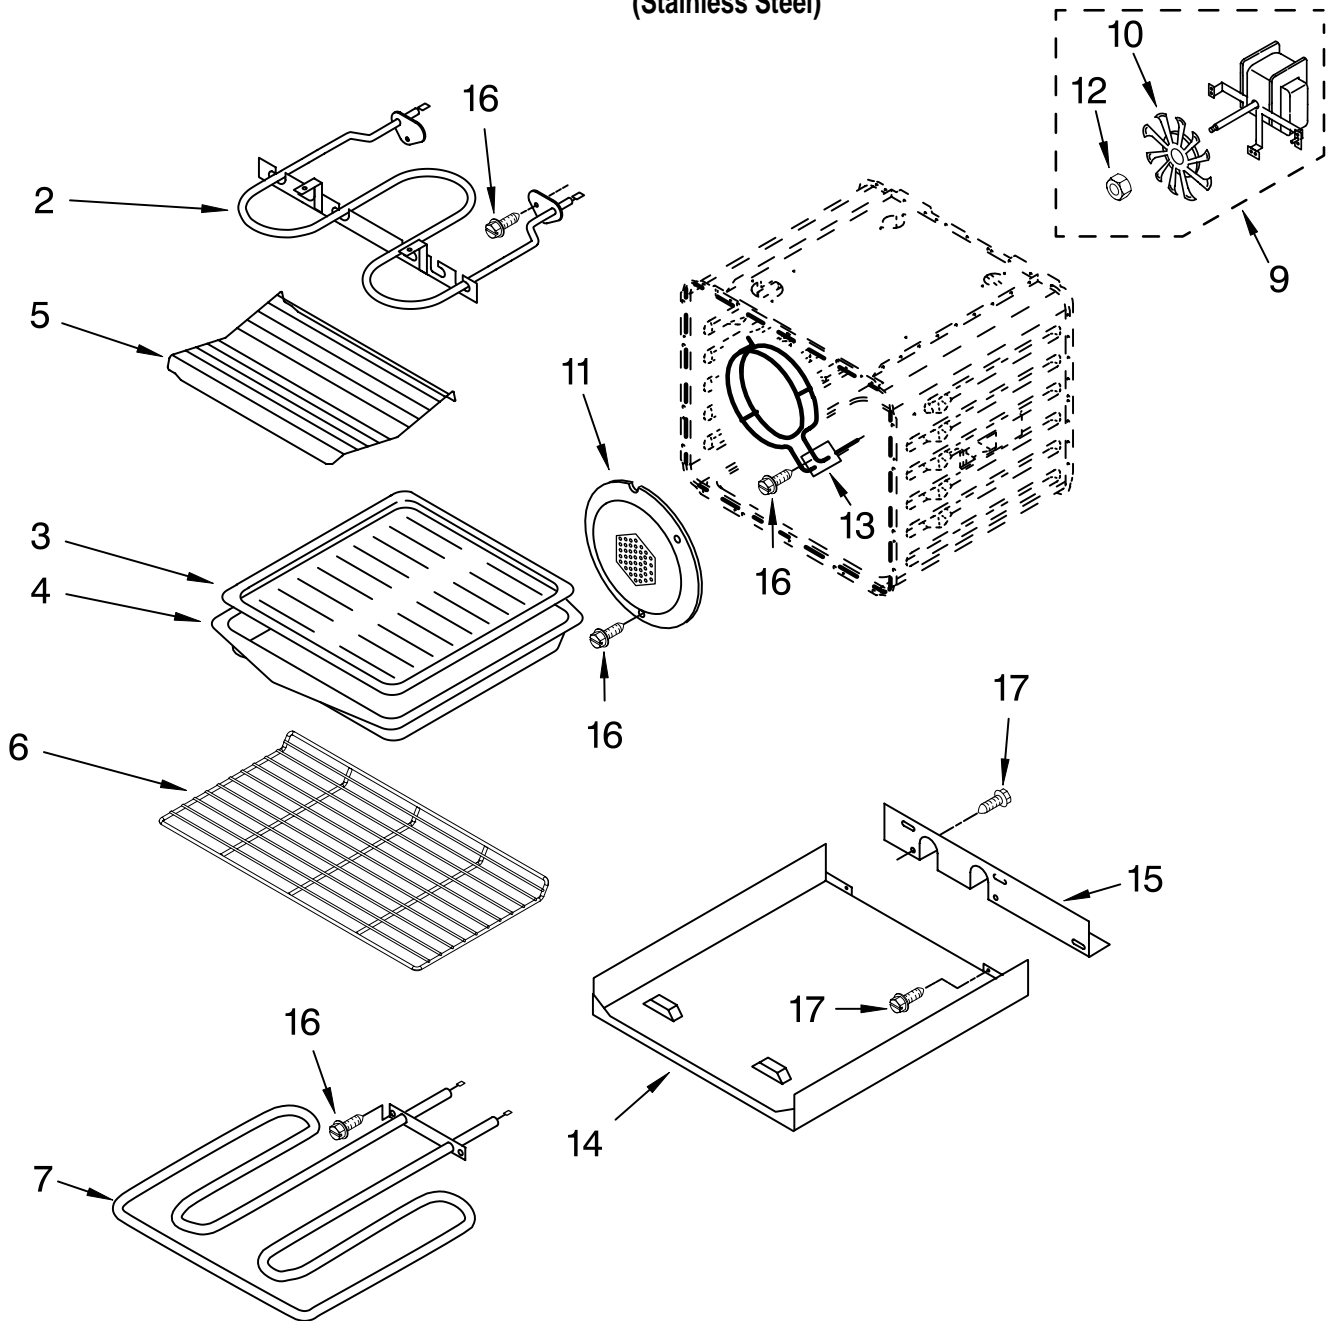

INTERNAL OVEN PARTS

For Model: KDRP767RSS01

(Stainless Steel)

Illus. No.	Part No.	DESCRIPTION
2	4456105	Element, Broil
3	4457277	Grill, Broiler
4	4457276	Pan, Broiler
5	3181534	Rack, Roasting
6	9759437	Rack, Oven
7	8300204	Element, Hidden Bake

Illus. No.	Part No.	DESCRIPTION
9	4451583	Motor, Convection
10	4452226	Blade, Fan
11	4448418	Cover, Fan
12	4452227	Nut
13	9762242	Element, Convection

Illus. No.	Part No.	DESCRIPTION
14	8300799	Tray, Hidden Bake
15	8300800	Cover, Access
16	4449154	Screw, 8-32 x .440
17	4449809	Screw, 8-18 x 3/8

FOR ORDERING INFORMATION REFER TO PARTS PRICE LIST